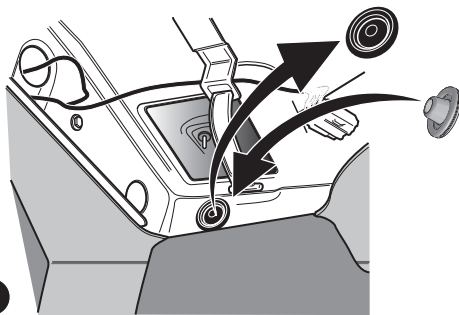

INFO

ROUTING

HATCHBACK 3/5 D
SEDAN

5 STATION

1

2